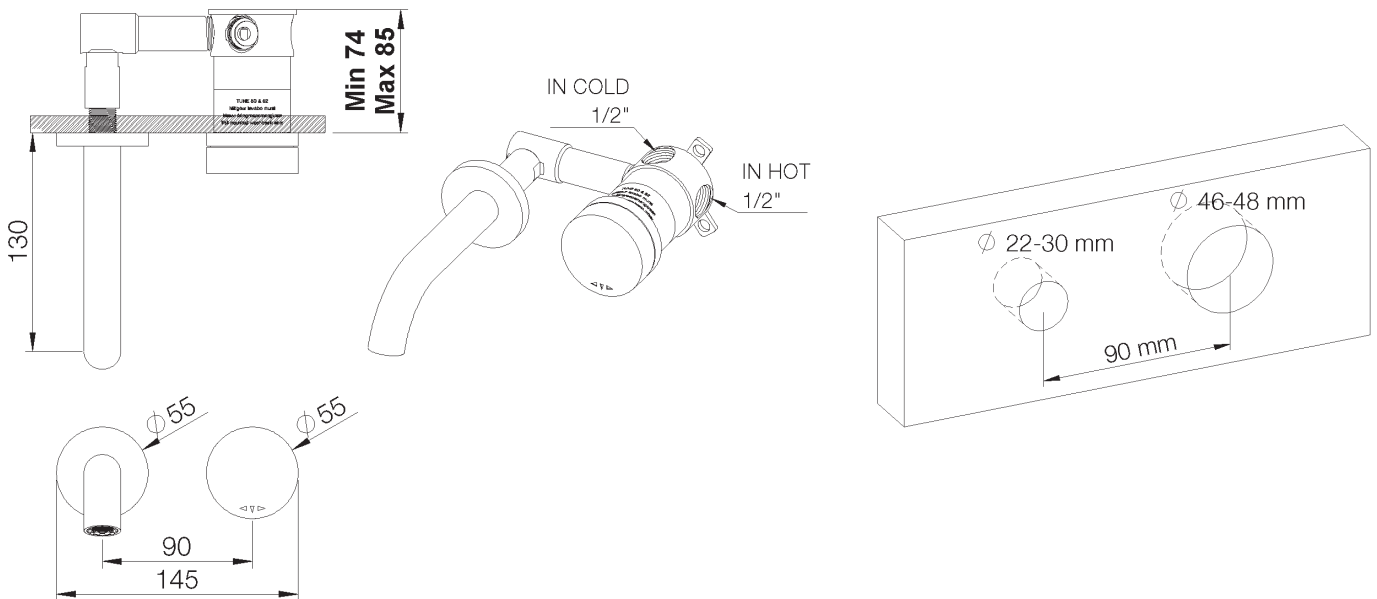

PRODUCT TECHNICAL SHEET

Collection : **TUNE**

Ref. : **4596.11.50**

Mitigeur de lavabo mural à encastrer, 2 trous

Inbouw 2-gats ééngreepsmengkraan voor wandmontage

Concealed wall-mounted 2-hole single-lever sink mixer

Picture

Product details

Flow at 3 bar : 5 l/min

Internal mechanism : Mixer ceramic cartridge (90°)

Technical drawing

RA2.V01